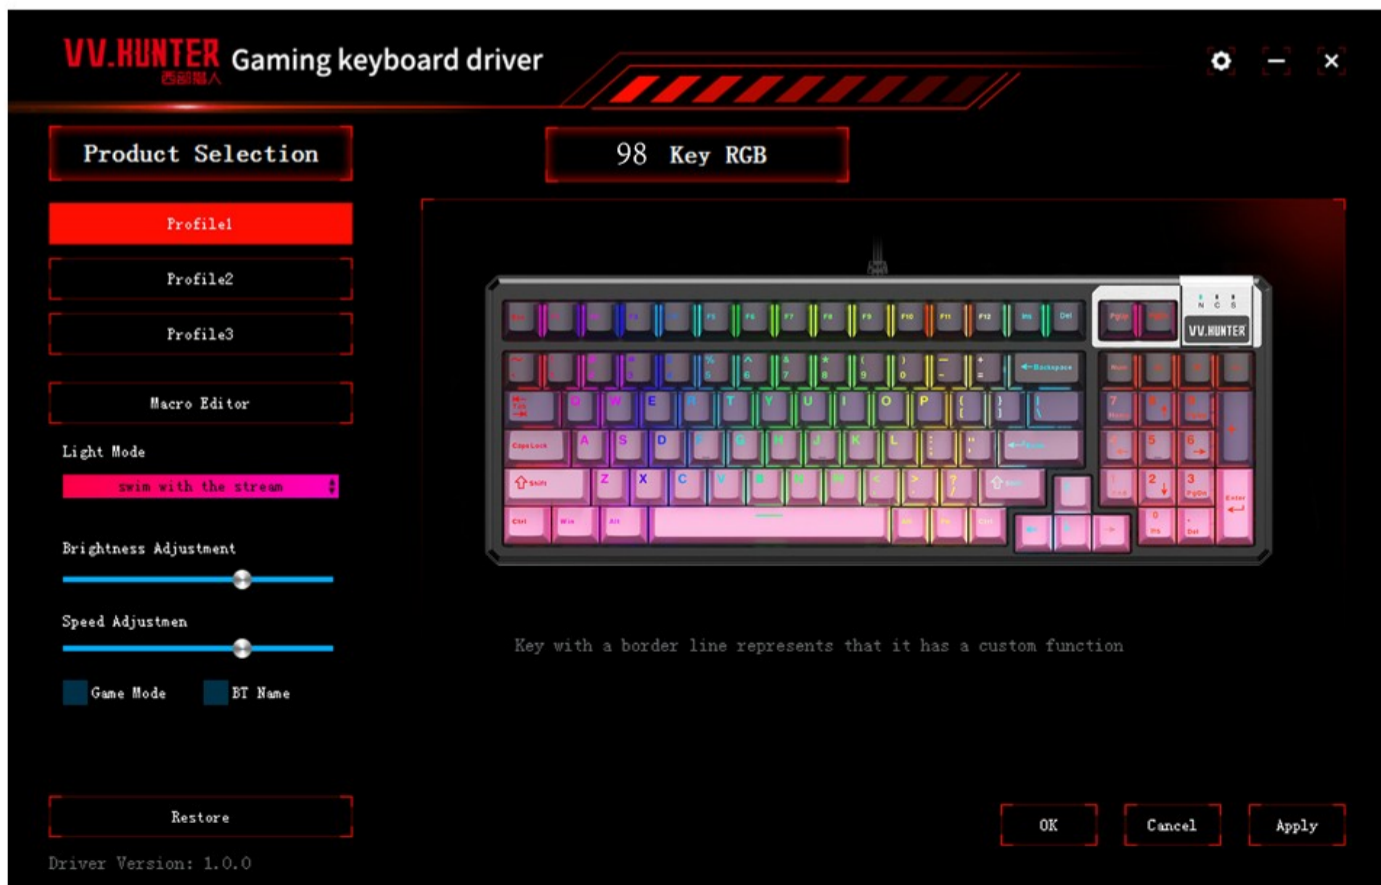

CK98 MAGIC

MAGNETIC CUSTOMIZED MECHANICAL KEYBOARD

磁轴客制化机械键盘

Wireless 2.4G

Bluetooth 5.0

Wired Type-C

GASKET structure
GASKET 结构

Two sides with RGB light
侧翼RGB灯效

2.4G+BT+wired 3 modes
2.4G+蓝牙+有线 3种模式

Full keys hot swap
全键热插拔

RGB backlight
16.8 million colors
RGB背光1680万种颜色

High quality
magnetic switches
高质量磁轴

MAGNETIC SWITCH MACRO SOFTWARE

磁轴宏软件