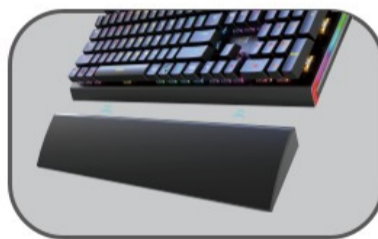

104键游戏机械键盘

Full keys anti-ghosting
Waterproof and dustproof function
High quality optical switches

全键无冲
防水防尘功能
高品质光轴

Full keys anti-ghosting
全键无冲

Multimedia Play System
多媒体按键

multimedia cradle
多功能卡槽

Multiple lighting effects
多种炫酷灯效