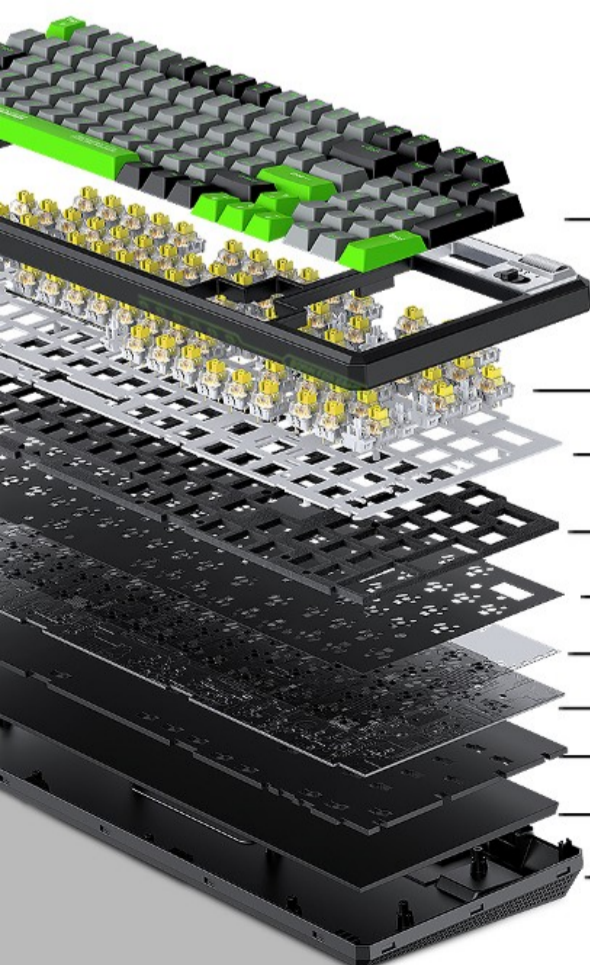

Wireless 2.4G

Bluetooth 5.0

Wired Type-C

GASKET structure

GASKET 结构

Two sides with RGB light

侧翼RGB灯效

2.4G+BT+wired 3 modes

高质量机械轴

**Built-in 5 layers of filler
with comfortable type-writing**

内置5层填充 手感舒软

abs keycap ABS键帽

top cover 上盖

mechanical switch 客制化轴

positioning plate 定位板

filled cotton 夹心棉